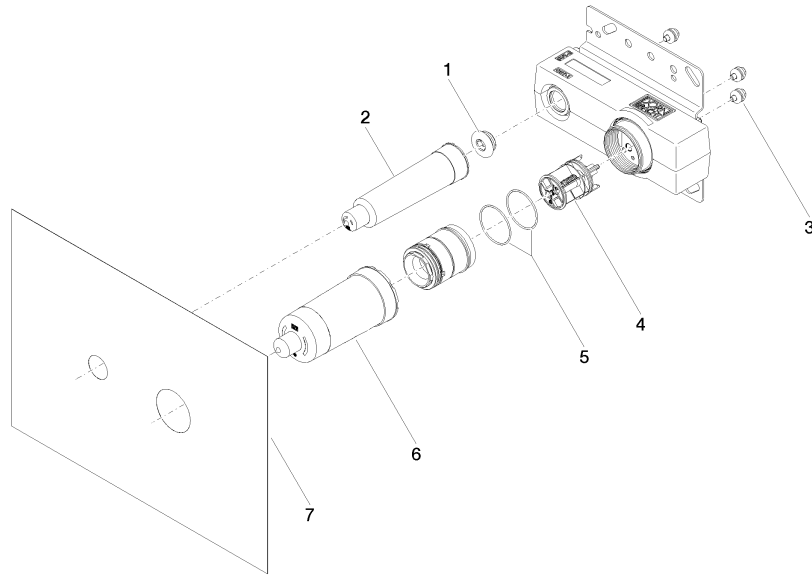

## Concealed wall-mounted single-lever mixer -

---

35 860 970 90

- 2x female thread 1/2" connections
- 1x female thread 1/2" outlet for wall spout
- 1x female thread 1/2" outlet
- 2x dust cover
- anti-water packing
- soundproofing
- gauge 100 mm

### Recommended miscellaneous

---

**Adapter for reversed water  
 connections -** 12 880 970 90  
 •Not suitable for combining with  
 META PURE (36 86X 664-FF).

**Concealed wall-mounted single-lever mixer -**

35 860 970 90

**Spare parts list**

No.	Item Number	Name	Quantity used	Delivery time
1	04 31 20 006 00 90	plug	1	2
2	09 21 02 173 90	cap	1	2
3	90 23 01 091 00 90	set	3	2
4	90 31 20 107 00 90	plug	1	2
5	09 14 10 190 90	seal	2	2
6	09 21 02 176 90	cap	1	60
7	04 14 03 074 01 90	gasket kit	1	2